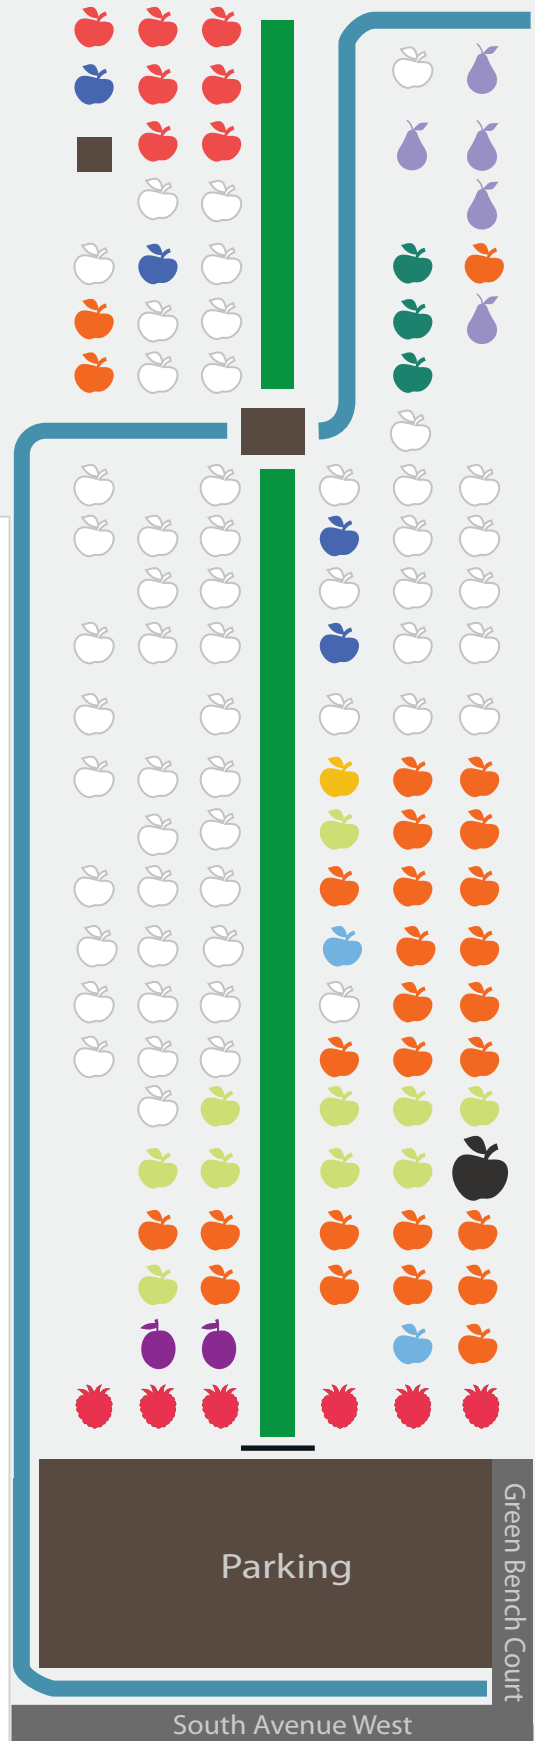

ORCHARD MAP

-  Honeycrisp (white flags)
-  Wealthy (blue flags)
-  Spartan (red flags)
-  Goodmac (lime flags)
-  Haralson (green flag)
-  Goodland (yellow flags)
-  Liberty (orange flags)
-  Kerr Crab (purple flag)
-  Caroll (no flag)

-  old tree (no flag)
-  pear
-  plum
-  raspberries
-  gate
-  bridge
-  utility box

4701 South Ave West in Missoula, MT

Green Bench Court

South Avenue West